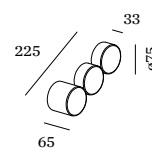

### 2.0

LED COB 8W | phase-cut dim  
220-240VAC | 50-60Hz | incl. driver  
aluminium powder coated  
PC cover

Light Colour 2700K | 3000K