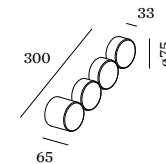

4.0

3x LED COB 8W | phase-cut dim
220-240VAC | 50-60Hz | incl. driver
aluminium powder coated
PC cover

Light Colour 2700K | 3000K

MORE INFO
weverducre.com/dot