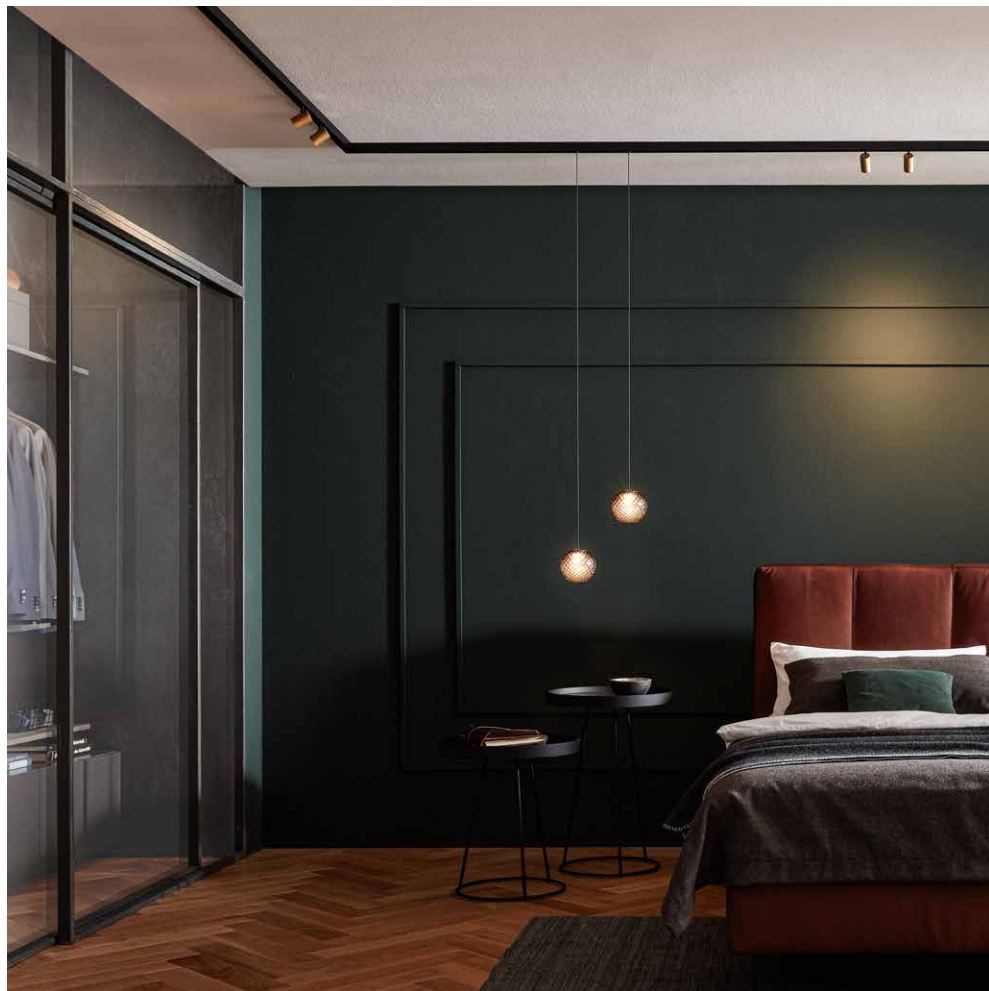

MORE INFO

weverducre.com/strex

On the right track

The new 48-volt system makes evenly illuminating rooms, setting accents, and providing excellent mood lighting a breeze. Click the desired inset, and you're ready to go. Choose between opal insets, spot insets, tracklights, and various suspended luminaires which can even work with indirect light. This delivers a great atmosphere in hotels, restaurants, bars or shops, and in private homes. The individual versions, available in black or white, can be controlled from the comfort of your mobile device.