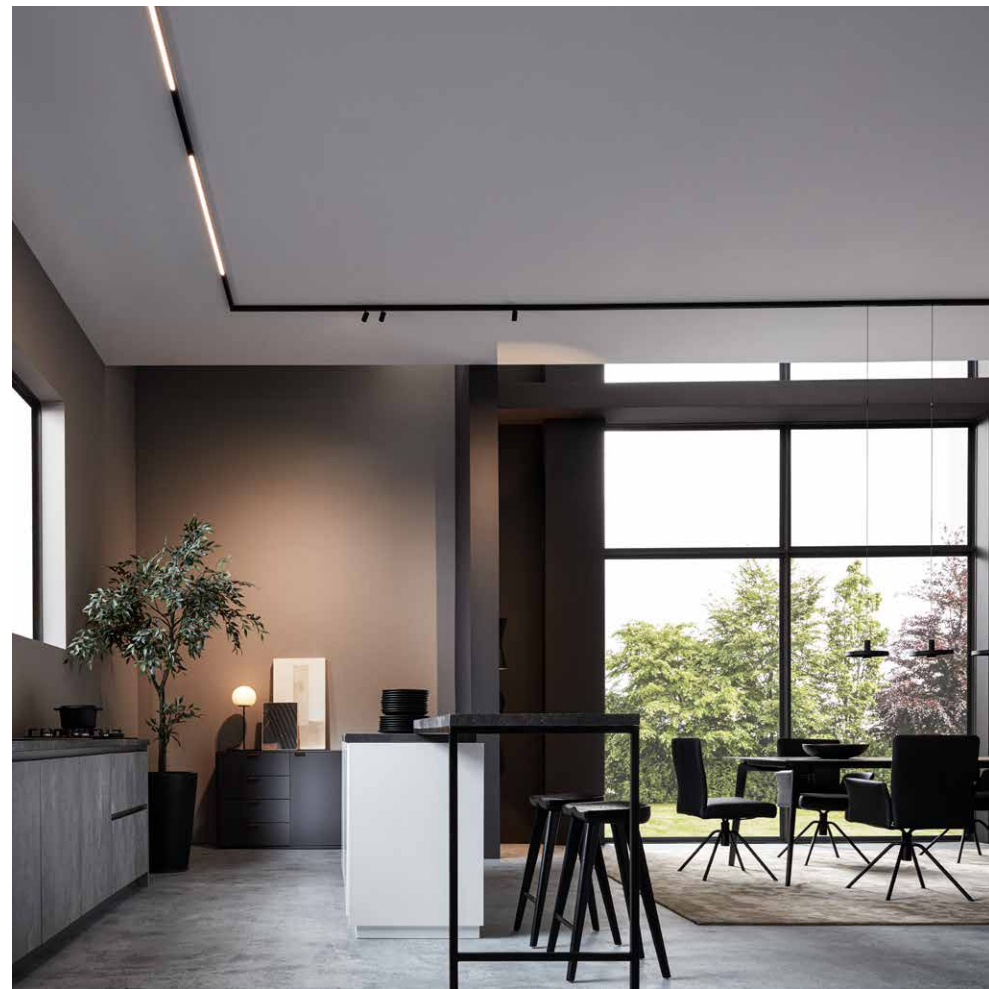

3 INSTALL IT IN YOUR FAVOURITE LAYOUT