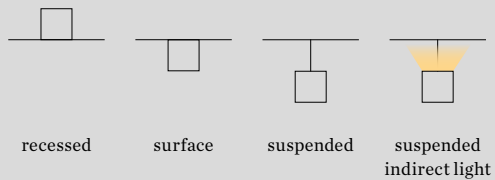

ONE FOR ALL

STREX SYSTEM

WEVER & DUCRÉ
LIGHTING

Configure your own

STREX TRACK SYSTEM | 48V DALI

available in ● black or ● white

1 CHOOSE YOUR MOUNTING

2 COMBINE IT WITH DIFFERENT INSETS