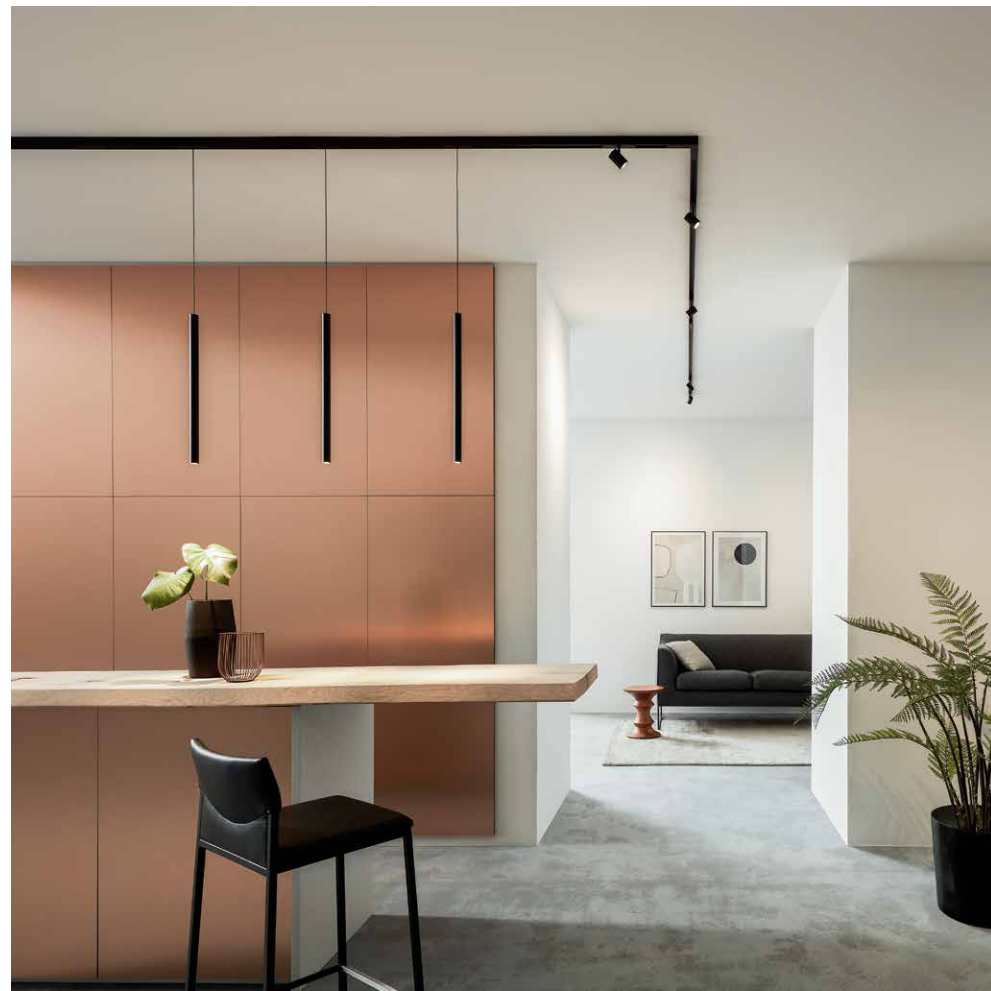

MORE INFO

weverducre.com/strex

On the right track

The new 48-volt system makes evenly illuminating rooms, setting accents, and providing excellent mood lighting a breeze. Click the desired inset, and you're ready to go. Choose between opal insets, spot insets, tracklights, and various suspended luminaires which can even work with indirect light. This delivers a great atmosphere in hotels, restaurants, bars or shops, and in private homes. The individual versions, available in black or white, can be controlled from the comfort of your mobile device.