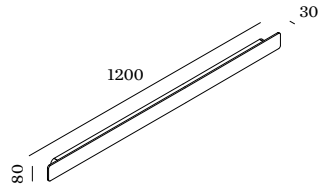

12.0

LED PCB 39W | phase-cut dim
220-240VAC | 50-60Hz
aluminium powder coated brushed
wet painted

2700K | 3000K