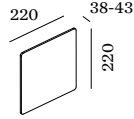

2.0 CARRÉ

LED PCB 9W | phase-cut dim
220-240VAC | 50-60Hz
aluminium powder coated brushed
wet painted or marble

2700K | 3000K