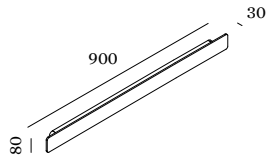

9.0

LED PCB 31W | phase-cut dim
220-240VAC | 50-60Hz
aluminium powder coated brushed
wet painted

2700K | 3000K