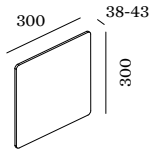

3.0 CARRÉ

LED PCB 9W | phase-cut dim
220-240VAC | 50-60Hz
aluminium powder coated brushed
wet painted or marble

2700K | 3000K