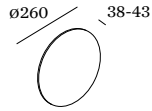

### 2.0 ROUND

LED PCB 9W | phase-cut dim  
220-240VAC | 50-60Hz  
aluminium powder coated brushed  
wet painted or marble

2700K | 3000K