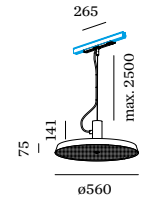

1.0 MICROPRISMATIC

LED PCB 36W | DALI dim
220-240VAC | 50-60Hz | incl. driver
aluminium wet painted
microprismatic PMMA cover
3-phase track adapter

● ●
3000K | 4000K