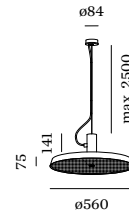

1.0 MICROPRISMATIC

LED PCB 36W | DALI push dim
220-240VAC | 50-60Hz | incl. driver
aluminium wet painted
microprismatic PMMA cover

● ●
3000K | 4000K