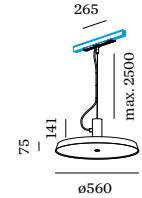

1.0 OPAL

LED PCB 36W | DALI dim
220-240VAC | 50-60Hz | incl. driver
aluminium wet painted
opal PMMA cover
3-phase track adapter

● ●
3000K | 4000K