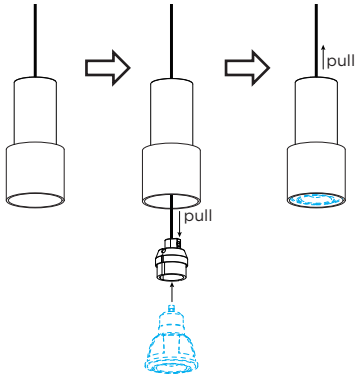

ODREY CEILING SUSPENDED

INSTALLATION INSTRUCTIONS | JUNE 2023

installation 1.1 / 1.2 / 1.3 / 1.4 / 1.5 / 1.6 / 1.7 / 1.8

DIMENSIONS

How to remove the shades when necessary.

for 1.1

for 1.2 / 1.6 / 1.7 / 1.8

for 1.3 / 1.4 / 1.5

POWER CONNECTION

connect to 100-240V