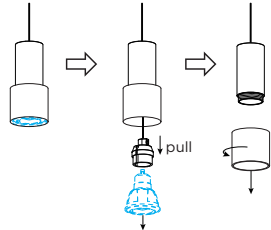

ODREY CEILING SUSPENDED

INSTALLATION INSTRUCTIONS | JUNE 2023

installation 1.1 / 1.2 / 1.3 / 1.4 / 1.5 / 1.6 / 1.7 / 1.8

DIMENSIONS

How to remove the shades when necessary.

for 1.1

for 1.2 / 1.6 / 1.7 / 1.8

for 1.3 / 1.4 / 1.5

POWER CONNECTION

connect to 100-240V