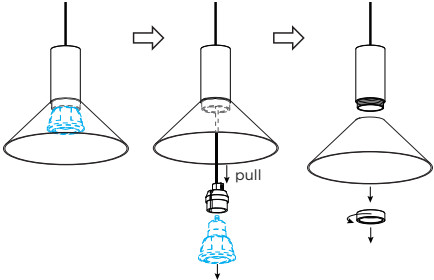

ODREY CEILING SUSPENDED

INSTALLATION INSTRUCTIONS | JUNE 2023

installation 1.1 / 1.2 / 1.3 / 1.4 / 1.5 / 1.6 / 1.7 / 1.8

DIMENSIONS

How to remove the shades when necessary.

for 1.1

for 1.2 / 1.6 / 1.7 / 1.8

for 1.3 / 1.4 / 1.5

POWER CONNECTION

connect to 100-240V