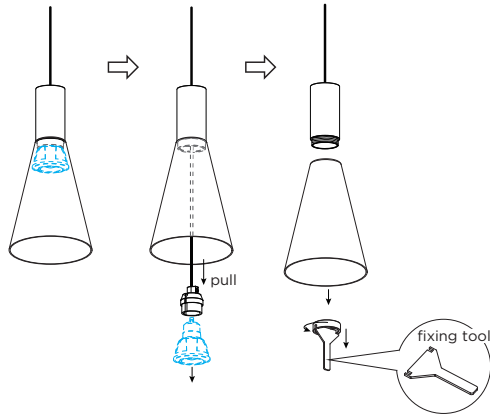

ODREY CEILING SUSPENDED

INSTALLATION INSTRUCTIONS | JUNE 2023

installation 1.1 / 1.2 / 1.3 / 1.4 / 1.5 / 1.6 / 1.7 / 1.8

DIMENSIONS

How to remove the shades when necessary.

for 1.1

for 1.2 / 1.6 / 1.7 / 1.8

for 1.3 / 1.4 / 1.5

POWER CONNECTION

connect to 100-240V