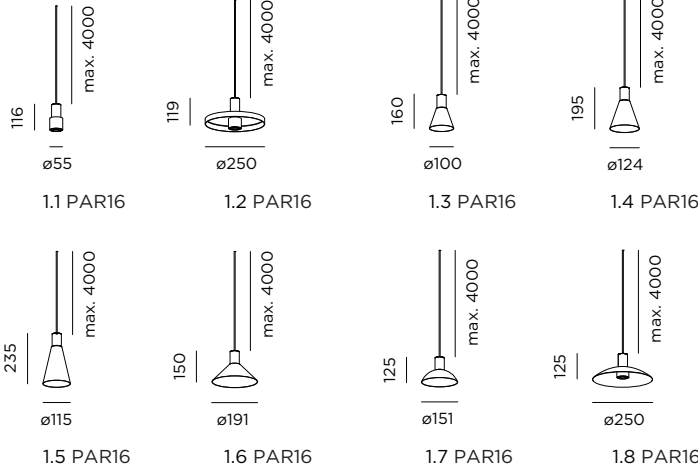

ODREY CEILING SUSPENDED

INSTALLATION INSTRUCTIONS | JUNE 2023

installation 1.1 / 1.2 / 1.3 / 1.4 / 1.5 / 1.6 / 1.7 / 1.8

DIMENSIONS

How to remove the shades when necessary.

for 1.1

for 1.2 / 1.6 / 1.7 / 1.8

for 1.3 / 1.4 / 1.5

POWER CONNECTION

connect to 100-240V