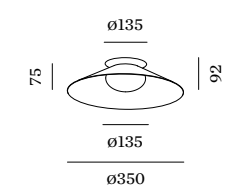

CLEA

CEILING SURFACE

1.0

LED COB 14W | phase-cut dim
220-240VAC | 50-60Hz | incl. driver
aluminium wet painted
white opal glass hand blown

⊕ IP20 SDCM2 L80|50K 0.78kg

CODE	
	181184W_
	181184SG_
	181184FJ_
	181184B_

LIGHT COLOUR	LUMEN CRI	CODE
2700K	810 >90	3
3000K	835 >90	5

2.0

LED COB 14W | phase-cut dim
220-240VAC | 50-60Hz | incl. driver
aluminium wet painted
white opal glass hand blown

⊕ IP20 SDCM2 L80|50K 1.31kg

CODE	
	181284W_
	181284SG_
	181284FJ_
	181284B_

LIGHT COLOUR	LUMEN CRI	CODE
2700K	810 >90	3
3000K	835 >90	5

3.0

LED COB 14W | phase-cut dim
220-240VAC | 50-60Hz | incl. driver
aluminium wet painted
white opal glass hand blown