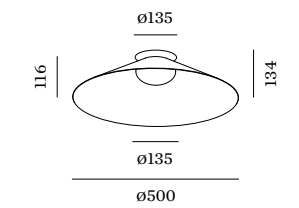

CLEA

CEILING SURFACE

1.0

LED COB 14W | phase-cut dim
220-240VAC | 50-60Hz | incl. driver
aluminium wet painted
white opal glass hand blown

⊕ IP20 SDCM2 L80|50K 0.78kg

CODE	
	181184W_
	181184SG_
	181184FJ_
	181184B_

LIGHT COLOUR	LUMEN CRI	CODE
2700K	810 >90	3
3000K	835 >90	5

2.0

LED COB 14W | phase-cut dim
220-240VAC | 50-60Hz | incl. driver
aluminium wet painted
white opal glass hand blown

⊕ IP20 SDCM2 L80|50K 1.31kg

CODE	
	181284W_
	181284SG_
	181284FJ_
	181284B_

LIGHT COLOUR	LUMEN CRI	CODE
2700K	810 >90	3
3000K	835 >90	5

3.0

LED COB 14W | phase-cut dim
220-240VAC | 50-60Hz | incl. driver
aluminium wet painted
white opal glass hand blown

⊕ IP20 SDCM2 L80|50K 2.09kg

CODE	
	181384W_
	181384SG_
	181384FJ_
	181384B_

LIGHT COLOUR	LUMEN CRI	CODE
2700K	810 >90	3
3000K	835 >90	5