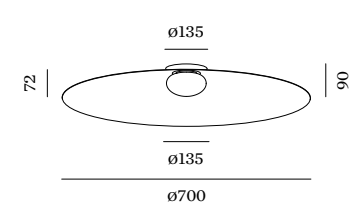

CLEA

CEILING SURFACE

1.0

LED COB 14W | phase-cut dim
220-240VAC | 50-60Hz | incl. driver
aluminium wet painted
white opal glass hand blown

⊕ IP20 SDCM2 L80|50K 0.78kg

CODE	
	181184W_
	181184SG_
	181184FJ_
	181184B_

LIGHT COLOUR	LUMEN CRI	CODE
2700K	810 >90	3
3000K	835 >90	5

2.0

LED COB 14W | phase-cut dim
220-240VAC | 50-60Hz | incl. driver
aluminium wet painted
white opal glass hand blown

⊕ IP20 SDCM2 L80|50K 1.31kg

CODE	
	181284W_
	181284SG_
	181284FJ_
	181284B_

LIGHT COLOUR	LUMEN CRI	CODE
2700K	810 >90	3
3000K	835 >90	5

3.0

LED COB 14W | phase-cut dim
220-240VAC | 50-60Hz | incl. driver
aluminium wet painted
white opal glass hand blown