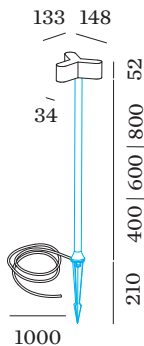

PROJECT _____

TYPE _____

NOTES _____

QUANTITY _____

DATE _____

Floor surface mounted luminaire made from die-cast aluminium; surface Anthracite Grey; powder coated; matt texture; RAL 7016; down light emission; PCB; phase-cut dim; light colour 3000 K; ≤ 3 SDCM (initial MacAdam); CRI ≥ 90 ; 220 - 240 V; degree of protection IP65; Class I; driver included; fixation base not included; optional ground fixation available; light source not replaceable; control gear not replaceable;

Physical

length 133 mm
width 148 mm
height 52 mm
0.82 kg

datasheet.quicksum.material

Aluminum

^a Colour may deviate slightly due to production conditions

LIGHT DISTRIBUTION

[7074A4A5] The technical data represent rated values for an ambient temperature of 25°C. The data values for the luminous flux are initially subject to a tolerance of +/- 10%, those for the electrical connected load are initially subject to a tolerance of +/- 10%, and those for the colour temperature are initially subject to a tolerance of +/- 150 K. No liability is assumed for typographical or printing errors. The general terms and conditions of Wever & Ducré BV apply.

Pole 400 straight

Type	Colour	Voltage	Length (MM)	Item number
KIOSK	Anthracite Grey		400	910101A0
KIOSK	Bronze		400	910101Q0

Pole 600 straight

Type	Colour	Voltage	Length (MM)	Item number
KIOSK	Anthracite Grey		600	910102A0
KIOSK	Bronze		600	910102Q0

Pole 800 straight

Type	Colour	Voltage	Length (MM)	Item number
KIOSK	Anthracite Grey		800	910103A0
KIOSK	Bronze		800	910103Q0