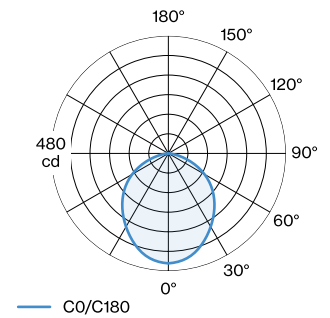

LUMINAIRE

Floor
Surface
Anthracite Grey
RAL 7016 ^a
IP65
Exterior
1130 lm

LED Module

3000 K
CRI ≥ 90
L80 / 50000h
≤ 3 SDCM (initial MacAdam)

Optical

CIE flux code: 50 81 97 100 100

Electrical

phase-cut dim
220 - 240 V
system 18.3 W
Class I
Standard

Physical

length 133 mm
width 148 mm
height 52 mm
0.82 kg

datasheet.quicksum.material

Aluminum

^a Colour may deviate slightly due to production conditions

LIGHT DISTRIBUTION

[7074A4A5] The technical data represent rated values for an ambient temperature of 25°C. The data values for the luminous flux are initially subject to a tolerance of +/- 10%, those for the electrical connected load are initially subject to a tolerance of +/- 10%, and those for the colour temperature are initially subject to a tolerance of +/- 150 K. No liability is assumed for typographical or printing errors. The general terms and conditions of Wever & Ducré BV apply.