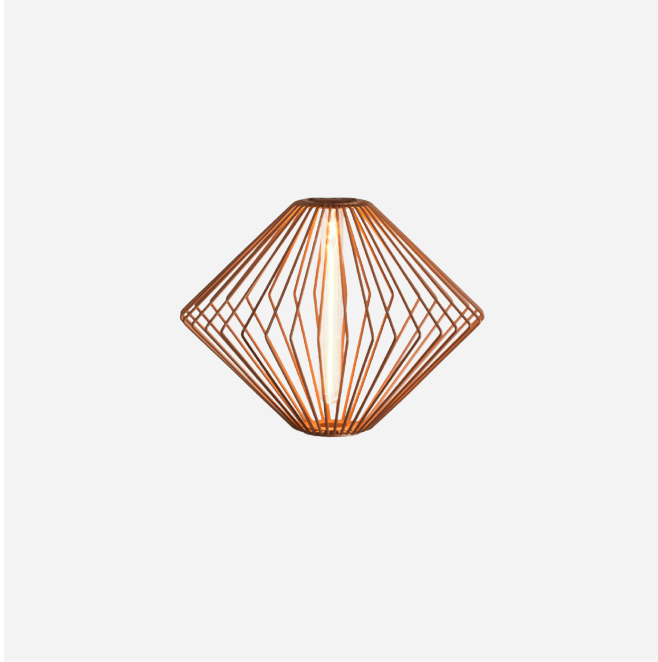

PROJECT _____

TYPE _____

NOTES _____

QUANTITY _____

DATE _____

LUMINAIRE

Ceiling _____
Suspended _____
Copper Steel _____
RAL 8024 ^a _____
IP20 _____
Interior _____

MEASURED LAMP

470 lm _____

LAMP

socket E27 _____
2700 K _____
CRI ≥ 90 _____

Electrical

Standard _____

Physical

diameter 414 mm _____
height 327 mm _____
2.1 kg _____
no suspension _____

datasheet.quicksum.material

Steel _____

^a Colour may deviate slightly due to production conditions

SUSPENSION

WIRO Decenter 1.0

Type	Colour	Voltage	Item number
Suspension Set E27 2.6m for 1 shade	Black		90052050
Suspension Set E27 6.0m for 1 shade	Black		90052051