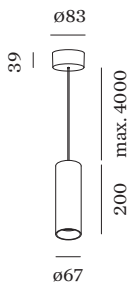

PROJECT

TYPE

NOTES

QUANTITY

DATE

Cylindrical ceiling suspended luminaire made from die-cast aluminium; surface Champagne Brushed; inclusive adjustable cable suspension max. 4000mm in Signal Black; with COB (Chip on Board) technology for maximum efficiency; light colour 3000 K; CRI ≥ 90; 24 V; degree of protection IP20; Class 3; Loxone ready; ceiling base included; light source replaceable by Wever & Ducré or by a professional with explicit authorization;

General

Ceiling _____
 Suspended _____
 Champagne Brushed _____
 IP20 _____
 Interior _____
 425 lm _____

LED

3000 K _____
 CRI ≥ 90 _____
 L80 / 55000h _____
 ≤ 2 SDCM (initial MacAdam) _____

Optical

Medium (standard) _____
 beam angle 36° _____

Electrical

excl. driver _____
 24 V _____
 system 6.0 W _____
 Class III _____
 Standard _____

Physical

diameter 67 mm _____
 height 200 mm _____
 0.62 kg _____
 cable length 4000 mm _____

[22676LM5] The technical data represent rated values for an ambient temperature of 25°C. The data values for the luminous flux are initially subject to a tolerance of +/- 10%, those for the electrical connected load are initially subject to a tolerance of +/- 10%, and those for the colour temperature are initially subject to a tolerance of +/- 150 K. No liability is assumed for typographical or printing errors. The general terms and conditions of Wever & Ducré BV apply.