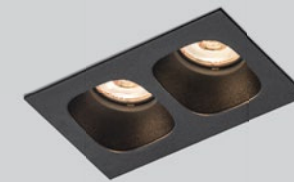

1.0

LED COB 5W | 500mA | 9V
aluminium

IP20 32° SDCM2 L70|55K 0.09kg

wire springs 50x50 85 4-25

	CODE
	150161E_
	150161J_
	150161K_
	150161B_

LIGHT COLOUR	LUMEN|CRI	CODE
2700K	400|>90	3
3000K	420|>90	5

ALWAYS USE

driver | 500mA

	CODE
6.5W dim	90224301
24W DALI	90244701

more options and specs on page 808

2.0

LED COB 9W | 500mA | 18V
aluminium

IP20 32° SDCM2 L70|55K 0.16kg

wire springs 95x50 60 4-25

	CODE
	150261E_
	150261J_
	150261K_
	150261B_

LIGHT COLOUR	LUMEN|CRI	CODE
2700K	2x400|>90	3
3000K	2x420|>90	5

ALWAYS USE

driver | 500mA | only 1x needed

	CODE
10W dim	90224403
24W DALI	90244701

more options and specs on page 808