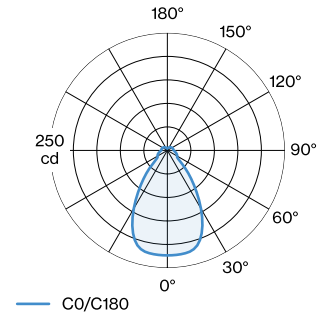

LIGHT DISTRIBUTION