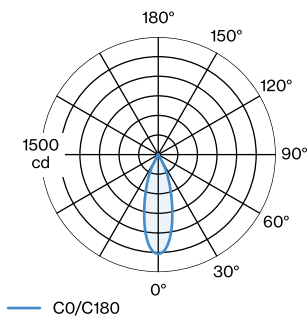

CIE flux code: 95 97 99 100 100

LED

3000 K

CRI ≥ 90

L70 / 55000h

2 SDCM

OPTICAL

Standard , Beam angle 32°

LIGHT DISTRIBUTION

[187165WW5] The technical data represent rated values for an ambient temperature of 25°C. The data values for the luminous flux are initially subject to a tolerance of +/- 10%, those for the electrical connected load are initially subject to a tolerance of +/- 10%, and those for the colour temperature are initially subject to a tolerance of +/- 150 K. No liability is assumed for typographical or printing errors. The general terms and conditions of Wever & Ducré apply.
© Wever & Ducré BV · Spinnerijstraat 99/21 · 8500 Kortrijk · Belgium · www.weverducre.com