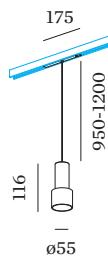

WEVER & DUCRÉ
LIGHTING

ODREY

on STREX 1.1 LED

187165WW5

Project

Type

Notes

Quantity

Date

GENERAL

Ceiling , Track Suspended

incl. 0.95-1.2 m suspension

White Matt

IP20

Interior

Output: 445 lm

CIE flux code: 95 97 99 100 100

LED

3000 K

CRI ≥ 90

L70 / 55000h

2 SDCM

OPTICAL

Standard , Beam angle 32°

ELECTRICAL

DALI-2

48 V

LED Inset 7.0 W

Class 3

PHYSICAL

Diameter 55 mm

Height 116 mm

0.28 kg

Adapter 175 mm

incl. Strex 48 V track adapter

Suspended luminaire for 48V tracks made from die-cast aluminium; track adapter with height adjustable cable system; surface White Matt wet painted; matt texture; with COB (Chip on Board) technology for maximum efficiency; light colour 3000 K; binning initial MacAdam ≤ 2 SDCM; CRI ≥ 90 ; 48 V; degree of protection IP20; Class 3; light source replaceable by Wever Ducré or by a professional with explicit authorization;

LIGHT DISTRIBUTION

[187165WW5] The technical data represent rated values for an ambient temperature of 25°C. The data values for the luminous flux are initially subject to a tolerance of +/- 10%, those for the electrical connected load are initially subject to a tolerance of +/- 10%, and those for the colour temperature are initially subject to a tolerance of +/- 150 K. No liability is assumed for typographical or printing errors. The general terms and conditions of Wever & Ducré apply.
© Wever & Ducré BV · Spinnerijstraat 99/21 · 8500 Kortrijk · Belgium · www.weverducre.com