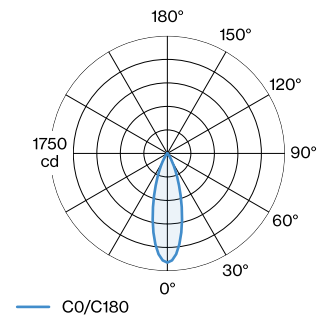

Medium (standard) _____

beam angle 30° _____

CIE flux code: 97 100 100 100 _____

100 _____

Electrical

non dim _____

48 V _____

Class III _____

Standard _____

Physical

diameter 26 mm _____

height 117 mm _____

0.14 kg _____

adapter 115 mm _____

incl. STREX 48V track adapter _____

datasheet.quicksum.material

Aluminium _____

^a Colour may deviate slightly due to production conditions

LIGHT DISTRIBUTION

[179152B5] The technical data represent rated values for an ambient temperature of 25°C. The data values for the luminous flux are initially subject to a tolerance of +/- 10%, those for the electrical connected load are initially subject to a tolerance of +/- 10%, and those for the colour temperature are initially subject to a tolerance of +/- 150 K. No liability is assumed for typographical or printing errors. The general terms and conditions of Wever & Ducré BV apply.