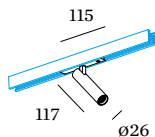

PROJECT _____

TYPE _____

NOTES _____

QUANTITY _____

DATE _____

48V track spotlight made from die-cast aluminium; surface Black Matt; powder coated; matt texture; RAL 9011; polycarbonate track adapter in Signal Black; inner ring black; spotlight head 360° rotatable and 90° tiltable; beam angle 30°; with COB (Chip on Board) technology for maximum efficiency; non dim; light colour 3000 K; ≤ 2 SDCM (initial MacAdam); CRI ≥ 90; 48 V; degree of protection IP20; Class 3; UGR ≤ 19; light source replaceable by Wever & Ducré or by a professional with explicit authorization; control gear replaceable by an authorized professional;

Standard _____

Physical

diameter 26 mm _____

height 117 mm _____

0.14 kg _____

adapter 115 mm _____

incl. STREX 48V track adapter _____

datasheet.quicksum.material