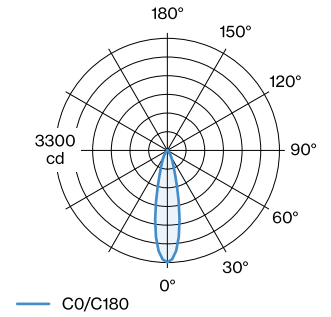

**LED Module**

3000 K \_\_\_\_\_

CRI  $\geq 90$  \_\_\_\_\_

L80 / 100000 h \_\_\_\_\_

$\leq 3$  SDCM (initial MacAdam) \_\_\_\_\_

**Optical**

Medium \_\_\_\_\_

beam angle 24° \_\_\_\_\_

**Physical**

length 301 mm \_\_\_\_\_

width 16 mm \_\_\_\_\_

height 18 mm \_\_\_\_\_

0.11 kg \_\_\_\_\_

adapter 301 mm \_\_\_\_\_

incl. STREX 48V track adapter \_\_\_\_\_

<sup>a</sup> Colour may deviate slightly due to production conditions

**LIGHT DISTRIBUTION**

## CONE DIAGRAM

medium 24°

h (m)	E0° (lx)	ø (m)
1	3300	0.42
2	820	0.85
3	370	1.27
4	210	1.70
5	130	2.12