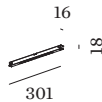

PROJECT _____

TYPE _____

NOTES _____

QUANTITY _____

DATE _____

Linear light inset for 48V tracks; dot light emission; surface Black Matt; powder coated; matt texture; RAL 9011; PCB 3-step binning; DALI dim; light colour 3000 K; ≤ 3 SDCM (initial MacAdam); CRI ≥ 90 ; 48 V; beam angle 24°; degree of protection IP20; Class 3; UGR ≤ 19 ; light source replaceable by Wever & Ducré or by a professional with explicit authorization;

LUMINAIRE

Ceiling _____

Track _____

Black Matt _____

RAL 9011^a _____

IP20 _____

Interior _____

880 lm _____

LED Module

3000 K _____

CRI ≥ 90 _____

L80 / 100000 h _____

≤ 3 SDCM (initial MacAdam) _____

Optical

Medium _____

beam angle 24° _____

CIE flux code: 94 98 100 100 _____

100 _____

Electrical

DALI-2 _____

48 V _____

system 11.3 W _____

Class III _____

Standard _____

Physical

length 301 mm _____

width 16 mm _____

height 18 mm _____

0.11 kg _____

adapter 301 mm _____

incl. STREX 48V track adapter _____

^a Colour may deviate slightly due to production conditions

LIGHT DISTRIBUTION