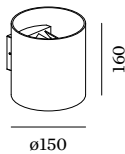

PROJECT

TYPE

NOTES

QUANTITY

DATE

Cylindrical wall surface mounted luminaire made from aluminium; surface Champagne; wet painted; brushed; No matching RAL; direct/indirect light distribution; PCB 3-step binning; phase-cut dim; light colour 3000 K; CRI ≥ 90 ; 220 - 240 V; degree of protection IP20; Class I; driver included; inclusive flaps for adjustable beam angle; light source replaceable by an authorized professional;

LUMINAIRE

Wall _____
Surface _____
Champagne _____
No matching RAL _____
IP20 _____
Interior _____
total 690 lm _____

LED Module

3000 K _____
CRI ≥ 90 _____
L80 / 55000h _____
 ≤ 3 SDCM (initial MacAdam) _____

Optical

Variable _____

Electrical

phase-cut dim _____
220 - 240 V _____
system 11.0 W _____
Class I _____
Standard _____

Physical

diameter 150 mm _____
height 160 mm _____
0.85 kg _____

datasheet.quicksum.material