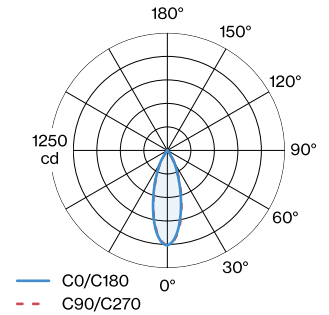

PROJECT

TYPE

NOTES

QUANTITY

DATE

48V track downlight made from die-cast aluminium; square shape; for surface and suspended tracks; adapter in Black Matt; surface housing with COB (Chip on Board) technology for maximum efficiency; non dim; light colour 2700 K; ≤ 2 SDCM (initial MacAdam); CRI ≥ 90 ; CRI (Colour Rendering Index) ≥ 90 ; 48 V; degree of protection IP20; Class 3; UGR ≤ 19 ; light source replaceable by Wever & Ducré or by a professional with explicit authorization; control gear replaceable by an authorized professional;

Optical

Medium (standard)
beam angle 25°
CIE flux code: 93 97 99 100
100

Electrical

non dim
48 V
Class III
48 V
Standard

Physical

length 70 mm
width 70 mm
height 82 mm
0.2 kg
adapter 171 mm
incl. STREX 48V track adapter

datasheet.quicksum.material

Aluminium

^a Colour may deviate slightly due to production conditions
^b Without electrical and optical losses

LIGHT DISTRIBUTION

Maintenance Factor

Operating Time [h]	10.000	20.000	30.000	40.000	50.000
LLMF	0.97	0.95	0.92	0.89	0.86
LSF	1	1	1	1	1