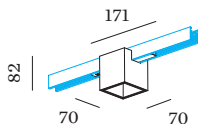

PROJECT

TYPE

NOTES

QUANTITY

DATE

48V track downlight made from die-cast aluminium; square shape; for surface and suspended tracks; adapter in Black Matt; surface housing with COB (Chip on Board) technology for maximum efficiency; non dim; light colour 2700 K; ≤ 2 SDCM (initial MacAdam); CRI ≥ 90 ; CRI (Colour Rendering Index) ≥ 90 ; 48 V; degree of protection IP20; Class 3; UGR ≤ 19 ; light source replaceable by Wever & Ducré or by a professional with explicit authorization; control gear replaceable by an authorized professional;

Optical

Medium (standard)
beam angle 25°
CIE flux code: 93 97 99 100
100

Electrical

non dim
48 V
Class III
48 V
Standard

Physical

length 70 mm
width 70 mm
height 82 mm
0.2 kg
adapter 171 mm
incl. STREX 48V track adapter