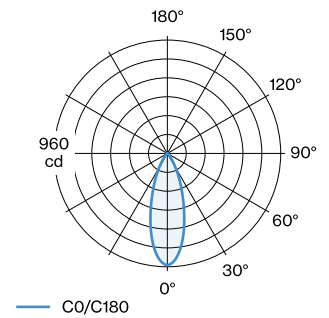

**Optical**

Medium  
 beam angle 33°  
 CIE flux code: 91 97 99 100 100

**Electrical**

DALI-2  
 48 V  
 Class III  
 Standard

**Physical**

diameter 26 mm  
 height 300 mm  
 0.18 kg  
 cable length 950-1200 mm  
 adapter 175 mm  
 incl. STREX 48V track adapter

## CONE DIAGRAM

medium 34°

h (m)	E0° (lx)	ø (m)
1	948	0.62
2	237	1.23
3	105	1.85
4	59	2.47
5	38	3.08