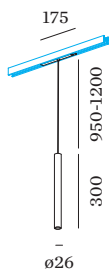

Suspended luminaire for 48V tracks made from aluminium; track adapter with height adjustable cable system; surface Aluminium Brushed; RAL 9006; polycarbonate track adapter and cable in Signal Black; with COB (Chip on Board) technology for maximum efficiency; DALI dim; light colour 2700 K; ≤ 2 SDCM (initial MacAdam); CRI ≥ 90 ; 48 V; beam angle 33°; degree of protection IP20; Class 3; light source replaceable by Wever & Ducré or by a professional with explicit authorization; control gear replaceable by an authorized professional;