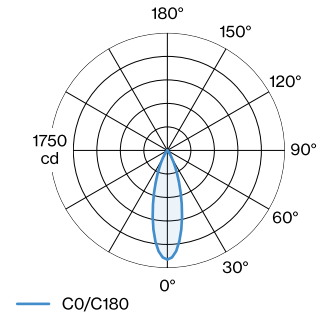

LUMINAIRE

Ceiling
Track
tilt max 90 °
rotation 360 °
Black Matt + Aluminium
Brushed
RAL 9011 ^a
IP20
Interior
560 lm

LED Module

3000 K
CRI ≥ 90
L80 / 50000h
≤ 2 SDCM (initial MacAdam)

Optical

Medium (standard)
beam angle 30°
CIE flux code: 97 100 100 100
100

Electrical

DALI-2
48 V
Class III
Standard

Physical

diameter 26 mm
height 117 mm
0.14 kg
adapter 171 mm
incl. STREX 48V track adapter

datasheet.quicksum.material

Aluminium

^a Colour may deviate slightly due to production conditions

LIGHT DISTRIBUTION

CONE DIAGRAM

medium (standard) 30°

h (m)	E0° (lx)	ø (m)
1	1630	0.54
2	410	1.09
3	180	1.63
4	100	2.18
5	70	2.72

TRACK ACCESSORIES

Blank Cover 2m

Type	Colour	Voltage	L·W·H (MM)	Item number
STREX system	Black		2000-18-3	911002B0
STREX system	White		2000-18-3	911002W0