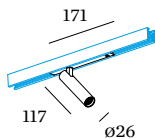

PROJECT _____

TYPE _____

NOTES _____

QUANTITY _____

DATE _____

48V track spotlight made from die-cast aluminium; surface Black Matt + Aluminium Brushed; powder coated; matt texture; RAL 9011; polycarbonate track adapter in Signal Black; inner ring black; spotlight head 360° rotatable and 90° tiltable; beam angle 30°; with COB (Chip on Board) technology for maximum efficiency; DALI dim; light colour 3000 K; ≤ 2 SDCM (initial MacAdam); CRI ≥ 90; 48 V; degree of protection IP20; Class 3; UGR ≤ 19; light source replaceable by Wever & Ducré or by a professional with explicit authorization; control gear replaceable by an authorized professional;

Electrical

DALI-2
48 V
Class III
Standard

Physical

diameter 26 mm
height 117 mm
0.14 kg
adapter 171 mm
incl. STREX 48V track adapter

datasheet.quicksum.material

Aluminium

^a Colour may deviate slightly due to production conditions