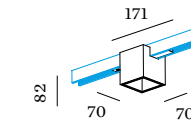

PRIVATE RESIDENCE BELGIUM

BOX on STREX

48V system

1.0

LED COB 7W | 48V
aluminium

IP20 \angle 25° SDCM2 L80/LSK 0.20kg

adapter | 2700K | CRI >90 | 440lm

	CODE
	258162W_3
	258162B_3
DALI-2	258165W_3
DALI-2	258165B_3