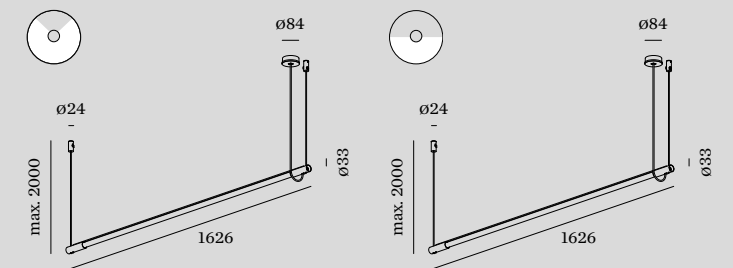

BENEDICTION | KKOL STUDIO SEOUL | SOUTH COREA

DARF
CEILING SUSPENDED

1.1

LED TUBE 22W | non dim
220-240VAC | 50-60Hz
aluminium powder coated
black textile cable

IP20 SDCM3 L70|60K 0.42kg

3000K | >80 CRI | 3300lm

CODE

2561T7B4

4000K | >80 CRI | 3700lm

CODE

2561T7B6

1.2

LED TUBE 24W | phase-cut dim
220-240VAC | 50-60Hz
aluminium powder coated
black textile cable

IP20 SDCM3 L70|50K 0.42kg