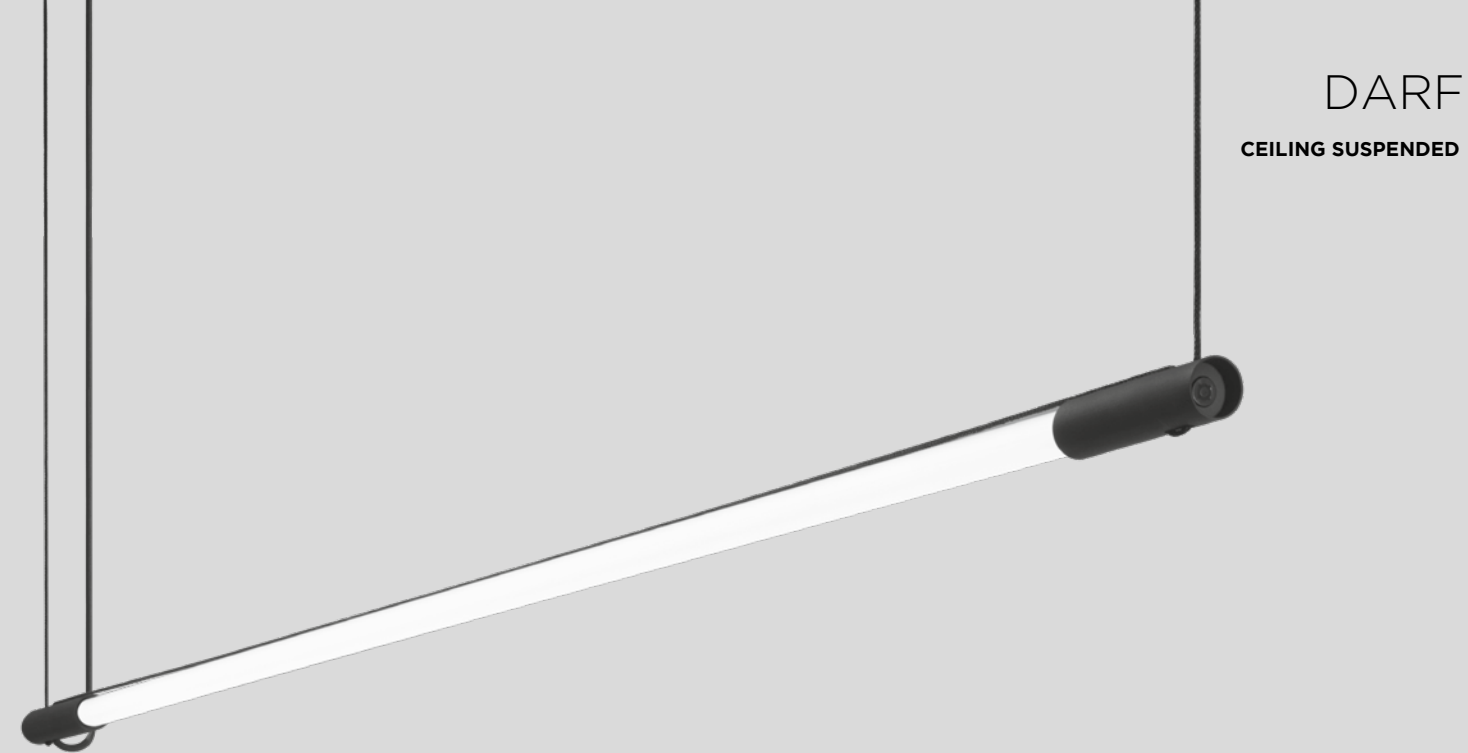

BENEDICTION | KKOL STUDIO SEOUL | SOUTH COREA

DARF
CEILING SUSPENDED

1.1

LED TUBE 22W | non dim
220-240VAC | 50-60Hz
aluminium powder coated
black textile cable

IP20 SDCM3 L70|60K 0.42kg

3000K | >80 CRI | 3300lm

CODE

2561T7B4

4000K | >80 CRI | 3700lm

CODE

2561T7B6

1.2

LED TUBE 24W | phase-cut dim
220-240VAC | 50-60Hz
aluminium powder coated
black textile cable

IP20 SDCM3 L70|50K 0.42kg