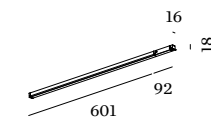

1.0 OPAL

LED PCB 12W | 48V
PC adapter | cover
PMMA opal cover

IP20 SDCM3 L80|60K 0.16kg

non dim

	CODE
	171382W_
	171382B_

DALI

	CODE
	171385W_
	171385B_

LIGHT COLOUR	LUMEN|CRI	CODE
2700K	610|>90	3
3000K	630|>90	5