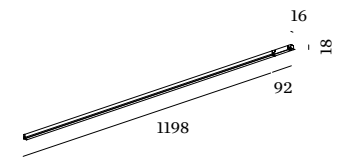

2.0 OPAL

LED PCB 24W | 48V
PC adapter | cover
PMMA opal cover

IP20 SDCM3 L80|60K 0.32kg

non dim

	CODE
	171482W_
	171482B_

DALI

	CODE
	171485W_
	171485B_

LIGHT COLOUR	LUMEN|CRI	CODE
2700K	1225|>90	3
3000K	1265|>90	5